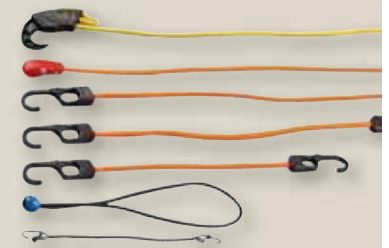

EXTERIOR PROJECTS

24-Piece Bungee Cords
Includes two 18", two 24", two 32", two 40" adjustable hooks, four 12" toggles, four adjustables, eight 10" mini stretches. storage jar. O#1581966

10⁹⁷