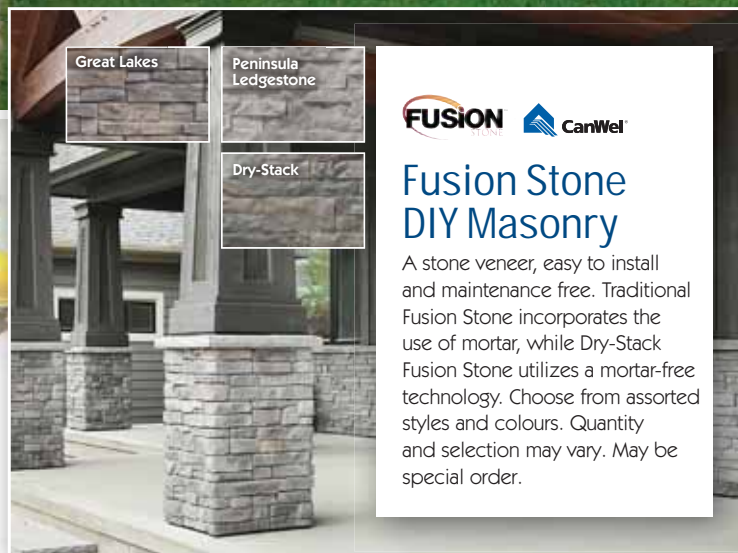

Vinyl Siding

Colour goes all the way through making scratches nearly invisible. Dent-resistant. Easy to install. Brand selection may vary.

Off-Whites & Pastels D4.5. #62310/0012xx.

Dark Colour D4.5 Gentek Sequoia Dutchlap; Kaycan D4 Bevel or D4 Dutchlap DaVinci.

SEE IN-STORE FOR VINYL SIDING PRICING

Aluminum Soffit & Fascia

White or colours. Brand selection may vary.

16" x 12' Soffit

Vented. Per piece. **16¹⁹**

6" x 9' 10" Fascia Per piece. **8⁸⁹**

Aluminum Gutter Downspout

White or colours.

2.5" x 10'. Brand selection may vary. #2126X

15⁹⁹

Tyvek

Tyvek Homewrap
9' x 100'. Breathable, allows moisture vapour through. Energy efficient. Per roll.

109⁰⁰

BUY NOW PAY LATER*

Apply for financing instantly online at web.fairstone.ca/timbermart or text **Timbermart 75837 (French 51767)**

web.fairstone.ca/timbermart

HardiePlank Lap Siding

A fiber cement siding engineered for Canada's climate. Resists extreme snow and ice, high UV, moisture, and heavy winds. Available in a variety of styles and textures and is protected with a 30 warranty. Check with your local **TIMBER MART** for competitive pricing. **Special Order.**

© TM† Trademarks of AM Royalties Limited Partnership used under license by LoyaltyOne, Co. and **TIM-BR MARTS** Ltd.†

*At Participating Locations

Fusion Stone DIY Masonry

A stone veneer, easy to install and maintenance free. Traditional Fusion Stone incorporates the use of mortar, while Dry-Stack Fusion Stone utilizes a mortar-free technology. Choose from assorted styles and colours. Quantity and selection may vary. May be special order.

Show Both Cards

Get More AIR MILES® Reward Miles

See this page 7 for details.