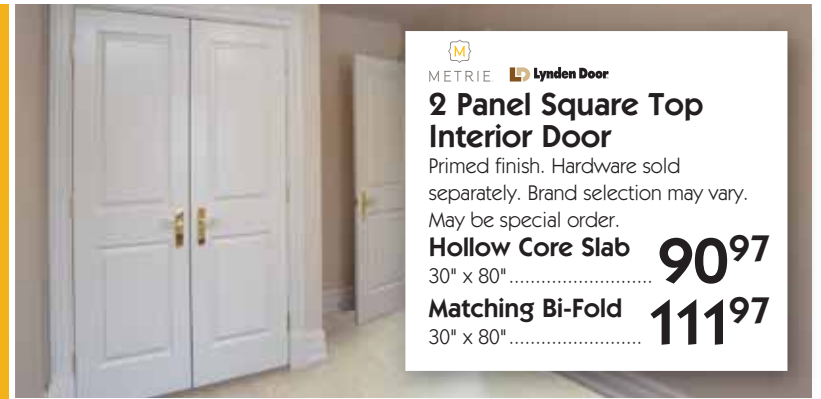

METRIE Lynden Door

2 Panel Square Top Interior Door

Primed finish. Hardware sold separately. Brand selection may vary. May be special order.

Hollow Core Slab 30" x 80" **90⁹⁷**

Matching Bi-Fold 30" x 80" **111⁹⁷**