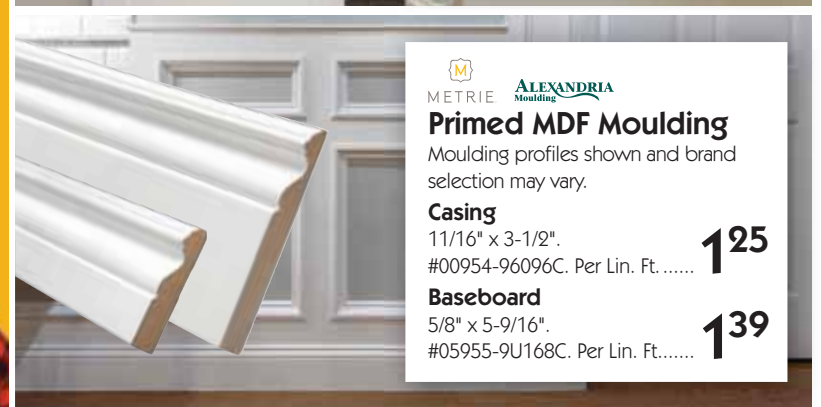

METRIE ALEXANDRIA Moulding

Primed MDF Moulding

Moulding profiles shown and brand selection may vary.

Casing

11/16" x 3-1/2".

#00954-96096C. Per Lin. Ft. **1²⁵**

Baseboard

5/8" x 5-9/16".

#05955-9U168C. Per Lin. Ft. **1³⁹**

6-Piece Roller Kit

Excellent coverage for all paints. 10 mm lint-free roller. O#8551509

13⁹⁷

Roller Refill

Lint-free. 15 mm nap. Low splatter and excellent durability. O#8551525

4⁹⁷

cantech

3-Pack PaintPro Painters Tape

Medium quick stick. 24 mm x 50 m. O#1242684

5⁹⁷

TREMCLAD

Tremclad Rust Paint

Paint & primer in one. Gloss Black or Gloss White.

340 g Aerosol #27026/5B 512 ..... **8⁹⁷**

3.78 L Paint #27026/5X 155 ..... **54⁹⁷**